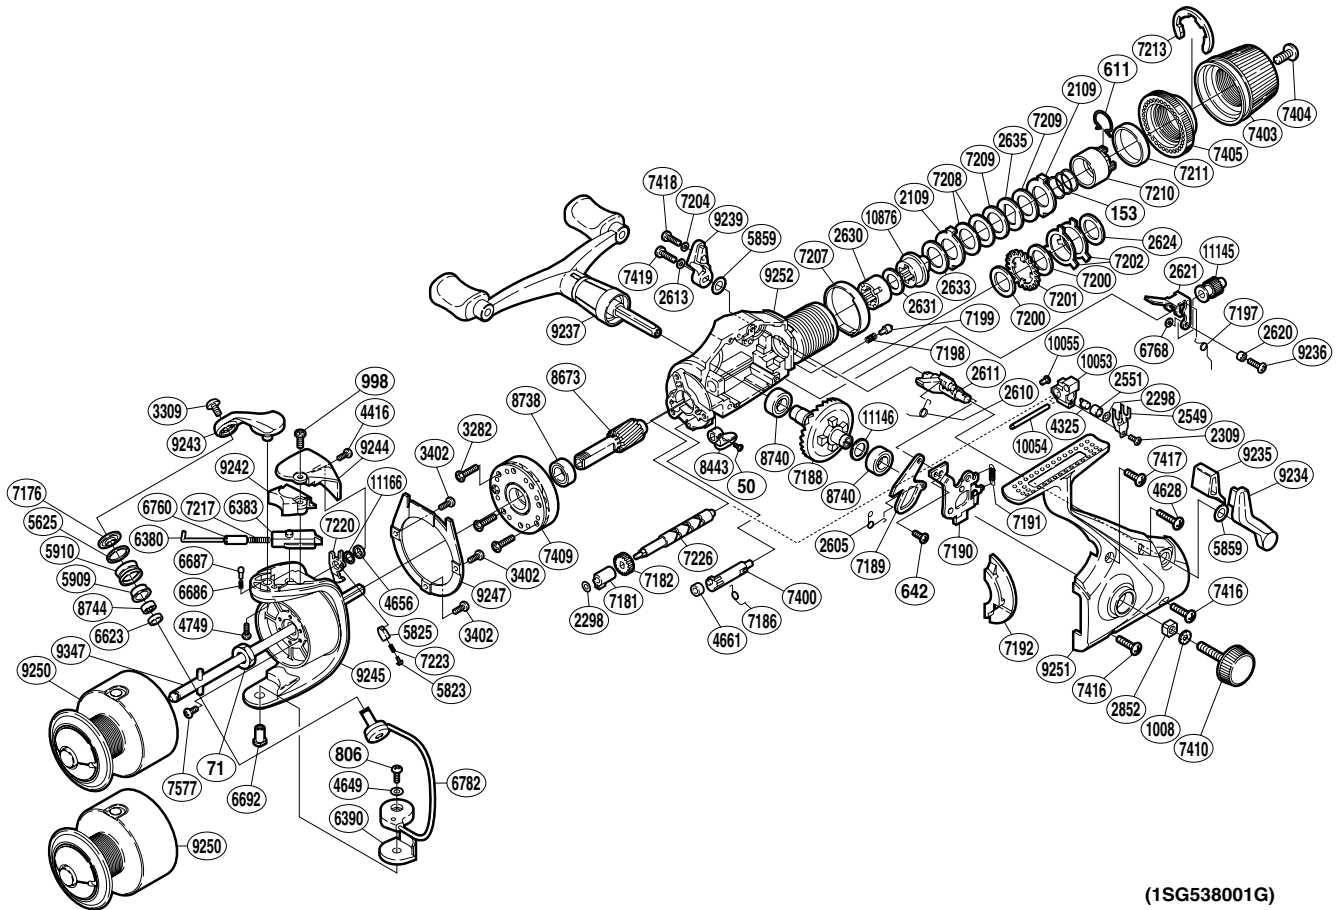

SHIMANO

BAITRUNNER AERO

BTA-GTE8000B

(1SG538001G)

Part No.	Description	Part No.	Description	Part No.	Description
RD 0050	Anti-Reverse Lever Screw	RD 5909	Line Roller Bushing	RD 7400	Anti-Reverse Cam
RD 0071	Rotor Nut	RD 5910	Line Roller	RD 7403	Drag Knob
RD 0153	Drag Coil Spring	RD 6380	Bail Spring Guide (A)	RD 7404	Drag Knob Screw
RD 0611	Hold Click Spring	RD 6383	Bail Spring Guide (B)	RD 7405	BaitRunner Tension Dial
RD 0642	Clutch Plate Screw	RD 6390	Bail Hold Support Spacer	RD 7409	Roller Clutch Assembly
RD 0806	Bail Hold Support Screw	RD 6623	Bearing Spacer	RD 7410	Handle Screw Cap
RD 0998	Rotor Protector Screw (large)	RD 6686	Click Spring	RD 7416	Side Cover Screw (medium)
RD 1008	Handle Lock Washer	RD 6687	Bail Arm Click	RD 7417	Side Cover Screw (short)
RD 2109	Eared Washer "B"	RD 6692	Bail Hold Support Shaft	RD 7418	BaitRunner Lever Screw
RD 2298	Spacer	RD 6719	Friction Ring	RD 7419	BaitRunner Lever Screw (B)
RD 2309	Slider Retainer Screw	RD 6760	Bail Spring Guide (A) Collar	RD 7577	Nut Lock Screw
RD 2549	Oscillating Slider Retainer	RD 6768	Spacer	RD 8443	Anti-Reverse Lever
RD 2551	Oscillating Slider Bushing	RD 6782	Bail Assembly	RD 8673	Pinion Gear (B)
RD 2605	Clutch Pawl Spring	RD 7176	Line Roller Washer	RD 8738	Ball Bearing
RD 2610	Clutch Spring	RD 7180	Friction Ring Screw	RD 8740	Ball Bearing
RD 2611	BaitRunner Lever Shaft	RD 7181	Worm Bushing	RD 8744	Line Roller Bearing
RD 2613	Lock Washer (B)	RD 7182	Idle Gear	RD 9232	Side Cover Flange
RD 2620	Clutch Screw Collar	RD 7186	Anti-Reverse Cam Spring	RD 9234	BaitRunner Lever Arm (L)
RD 2621	BaitRunner Clutch	RD 7188	Drive Gear	RD 9235	BaitRunner Lever Bridge
RD 2624	Drag Washer "C" (blue)	RD 7189	Clutch Pawl	RD 9236	BaitRunner Clutch Screw
RD 2630	Free Spool Tension Shaft	RD 7190	Clutch Plate Assembly	RD 9237	Double Paddle Handle Assembly
RD 2631	Drag Washer "D"	RD 7191	BaitRunner Click Spring	RD 9239	BaitRunner Lever Arm (R)
RD 2633	Drag Washer "H" (cloth)	RD 7197	Clutch Shaft Spring	RD 9242	Bail Spring Cover
RD 2635	Key Washer "A"	RD 7198	Dial Click Spring	RD 9243	Bail Arm
RD 2852	Handle Screw Lock	RD 7199	Dial Click Shoe	RD 9244	Bail Spring Cover Guard
RD 3282	Roller Clutch Screw	RD 7200	Drag Washer "C"	RD 9245	Rotor
RD 3309	Line Roller Screw	RD 7201	Click Gear	RD 9247	Guard Ring
RD 3402	Guard Ring Screw	RD 7202	Eared Washer "Brs"	RD 9250	Spool Assembly
RD 4325	Oscillating Pawl	RD 7204	Lock Washer (A)	RD 9251	Side Cover
RD 4416	Rotor Protector Screw (small)	RD 7207	Dial Spacer	RD 9252	Body
RD 4628	Side Cover Screw (long)	RD 7208	Spacer	RD 9347	Main Shaft
RD 4649	Spacer	RD 7209	Drag Washer "H" (black)	RD10053	Oscillating Slider
RD 4656	Trip Lever Spacer	RD 7210	Pressure Screw	RD10054	Oscillating Guide
RD 4661	Anti-Reverse Cam Ring	RD 7211	Dial Washer	RD10055	Oscillating Guide Holder
RD 4749	Bail Arm Screw	RD 7213	Dial Retainer Ring	RD10876	Drag Shaft
RD 5625	Line Roller Spacer	RD 7217	Bail Spring	RD11145	Clutch Shaft
RD 5823	Lever Spring Guide (A)	RD 7220	Bail Trip Lever	RD11146	Washer
RD 5825	Lever Spring Guide (B)	RD 7223	Lever Spring	RD11166	Spacer
RD 5859	BaitRunner Lever Spacer	RD 7226	Worm Shaft		